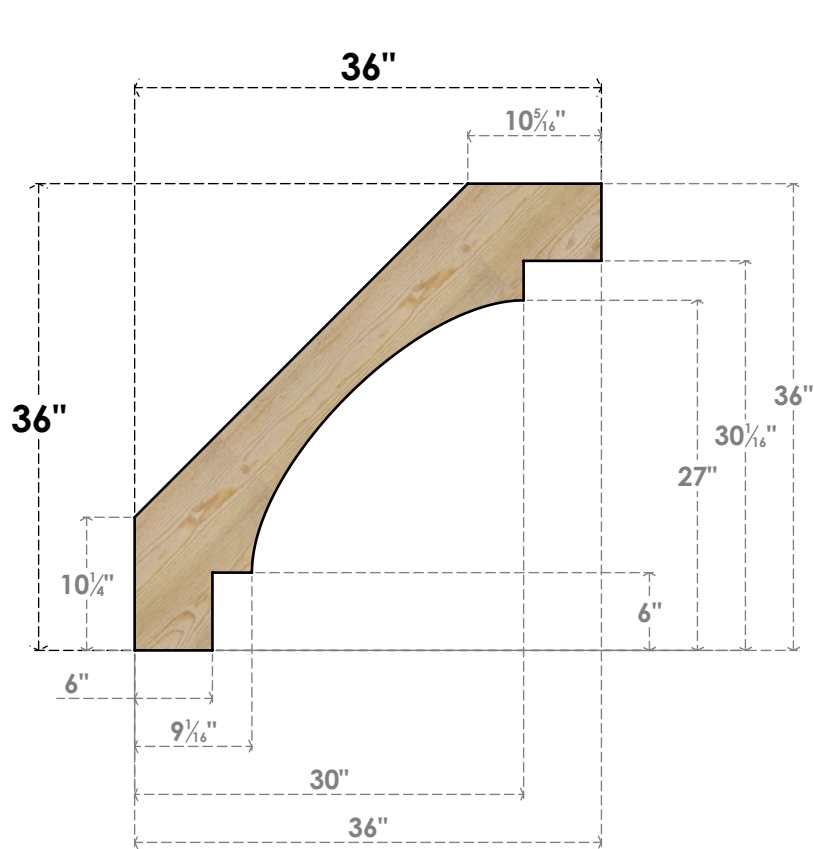

BRC06X36X36MRC00RDF

6"W X 36"D X 36"H MERCED ROUGH SAWN BRACE, DOUGLAS FIR

SIDE

FRONT

EKENA MILLWORK
 2300 WEST MAIN ST.
 CLARKSVILLE, TX 75426
 TOLL FREE: 866-607-0453
 WWW.EKENAMILLWORK.COM

NOTES

1. INSTALLATION TO BE COMPLETED IN ACCORDANCE WITH MANUFACTURER'S SPECIFICATIONS.
2. DRAWING MAY NOT BE TO SCALE
3. THIS DRAWING IS INTENDED FOR DESIGN AND PLANNING PURPOSES ONLY.
4. ALL INFORMATION CONTAINED HEREIN WAS CURRENT AT THE TIME OF DEVELOPMENT BUT MUST BE REVIEWED AND APPROVED BY THE PRODUCT MANUFACTURER TO BE CONSIDERED ACCURATE.
5. PRODUCTS ARE NOT KILN DRIED. THIS ITEM IS UNIQUE AND WILL CONTAIN THE NATURAL VARIATIONS THAT THE WOOD SPECIES OFFERS. THIS MAY RESULT IN VARIATIONS UP TO 1/4"