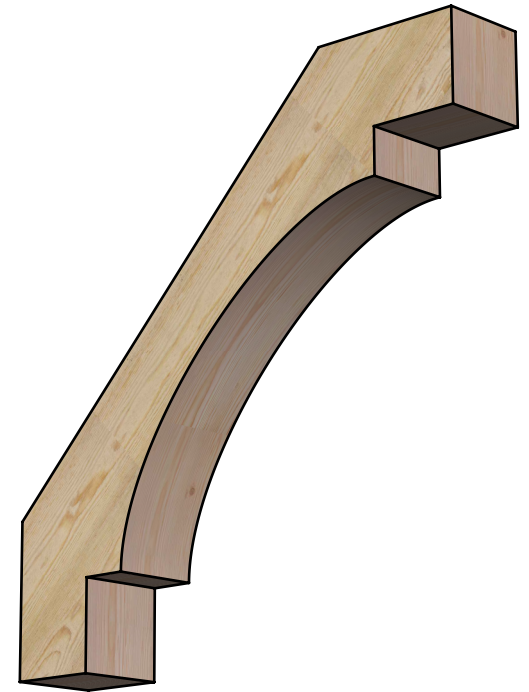

BRC06X36X36MRC00RDF

6"W X 36"D X 36"H MERCED ROUGH SAWN BRACE, DOUGLAS FIR

SIDE

FRONT

EKENA MILLWORK
 2300 WEST MAIN ST.
 CLARKSVILLE, TX 75426
 TOLL FREE: 866-607-0453
 WWW.EKENAMILLWORK.COM

NOTES

1. INSTALLATION TO BE COMPLETED IN ACCORDANCE WITH MANUFACTURER'S SPECIFICATIONS.
2. DRAWING MAY NOT BE TO SCALE
3. THIS DRAWING IS INTENDED FOR DESIGN AND PLANNING PURPOSES ONLY.
4. ALL INFORMATION CONTAINED HEREIN WAS CURRENT AT THE TIME OF DEVELOPMENT BUT MUST BE REVIEWED AND APPROVED BY THE PRODUCT MANUFACTURER TO BE CONSIDERED ACCURATE.
5. PRODUCTS ARE NOT KILN DRIED. THIS ITEM IS UNIQUE AND WILL CONTAIN THE NATURAL VARIATIONS THAT THE WOOD SPECIES OFFERS. THIS MAY RESULT IN VARIATIONS UP TO 1/4"